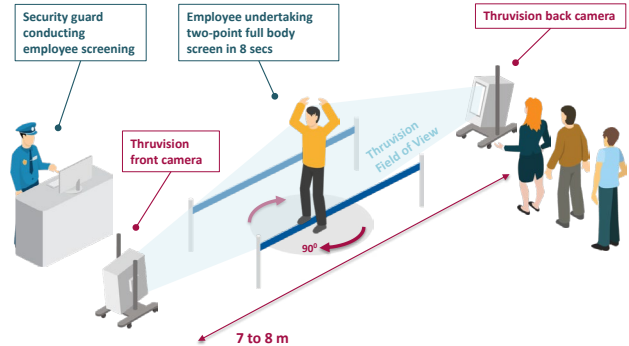

Forty Thruvision cameras deployed in dual-lane configuration at all major land, sea and air ports of entry

Thruvision blind performance tests consistently deliver 100% success rates for concealed items as small as 5cm x 5cm

Thruvision used at a fixed location and completing a full-body screen in **8 seconds**

Thruvision used at a temporary screening checkpoint with continuous walk-through screening

Thruvision customs screening solution (shown right)