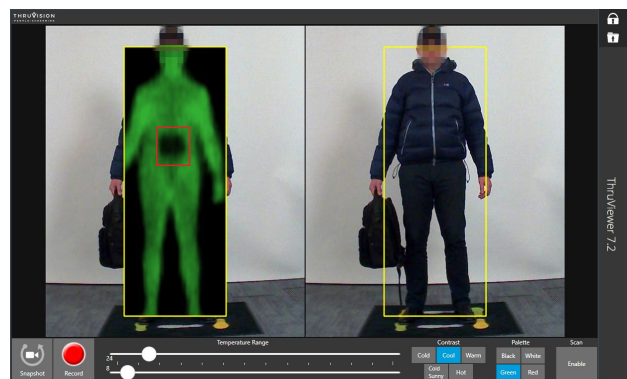

Thruvision allows users to see items hidden under clothing

Screening 100% of travelers possible

100% detection rate of concealed items*

Safe and respectful for both travelers and staff

Mobile and fixed checkpoints for extra deterrence

CASE STUDY - Leading Asian customs agency's operational experience

Forty Thruvision cameras deployed in dual-lane configuration at all major land, sea and air ports of entry

Thruvision blind performance tests consistently deliver 100% success rates for concealed items as small as 5cm x 5cm

All inbound visitors screened with no disruption to throughput rate and significant contraband seizures

*Results reported by an Asian customs agency