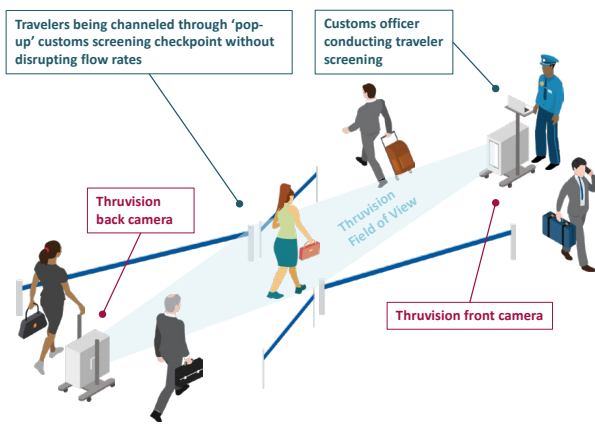

Forty Thruvision cameras deployed in dual-lane configuration at all major land, sea and air ports of entry

Thruvision blind performance tests consistently deliver 100% success rates for concealed items as small as 5cm x 5cm

All inbound visitors screened with no disruption to throughput rate and significant contraband seizures

*Results reported by an Asian customs agency

Customs and Border Control

Checking all travelers for concealed contraband

Thruvision used at a fixed location and completing a full-body screen in **8 seconds**

Thruvision used at a temporary screening checkpoint with continuous walk-through screening

Thruvision customs screening solution (shown right)