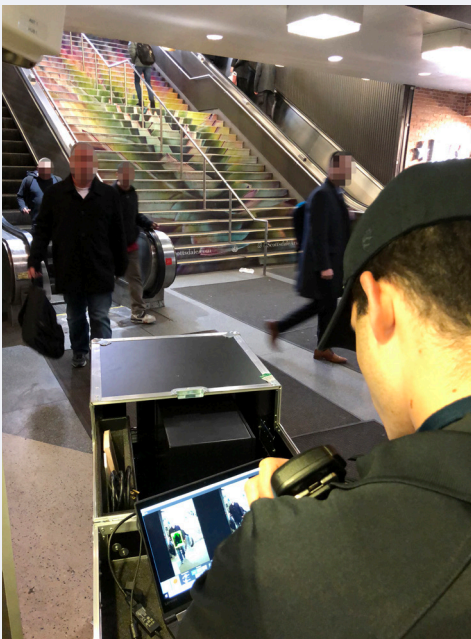

## TDS Tactical Deployment System

**Rugged battery-powered mobile solution for rapid self-contained indoor deployment of Thruvision's TAC people-screening cameras**

### Tactical Deployment System

The Thruvision TDS Provides law enforcement, border control and security industry professionals with complete freedom to rapidly deploy Thruvision passive people-screening cameras wherever necessary without being restricted by lack of power or other infrastructure.

TDS with TAC camera and laptop installed